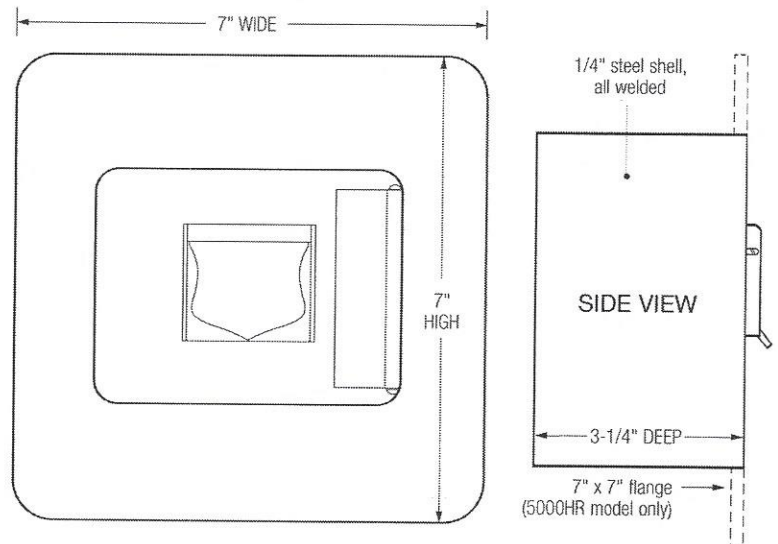

5000H Recessed Mount