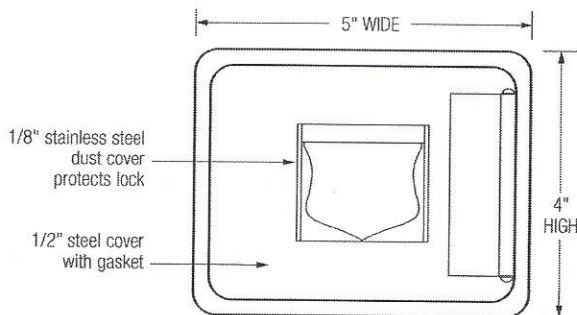

# EAS MODEL 5000H with hinged cover For commercial applications

5000HR Recessed Mounted  
with hinged cover

The **5000H Model** is a high-security lock box that is designed for multiple uses including emergency, industrial, and government use. This model, which accommodates up to 10 building/access keys, can be used for general key control or as part of the EAS Emergency Access System. Along with key storage, the 5000H is ideal for housing access cards and various small entry items and is versatile for both exterior and interior applications.

- High security Medeco lock (U.L. listed)
- Polyester powder coat; black
- Interior capacity accommodates up to 10 keys or access cards

## Options

- U.L. listed tamper switch with bracket
- Recessed Mounting Kit (5000HRMK) for new construction only when installing the recessed model 5000HR

5000H Surface Mounted  
with hinged cover

5000H Surface Mount