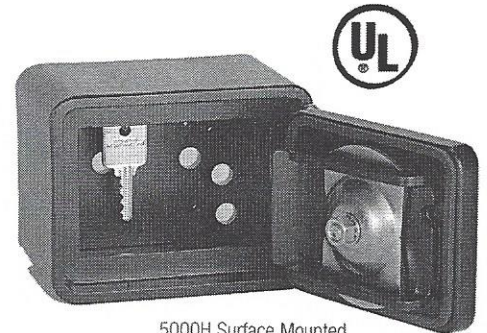

# EAS MODEL 5000H with hinged cover For commercial applications

5000HR Recessed Mounted  
with hinged cover

The **5000H Model** is a high-security lock box that is designed for multiple uses including emergency, industrial, and government use. This model, which accommodates up to 10 building/access keys, can be used for general key control or as part of the EAS Emergency Access System. Along with key storage, the 5000H is ideal for housing access cards and various small entry items and is versatile for both exterior and interior applications.

- High security Medeco lock (U.L. listed)
- Polyester powder coat; black
- Interior capacity accommodates up to 10 keys or access cards

## Options

- U.L. listed tamper switch with bracket
- Recessed Mounting Kit (5000HRMK) for new construction only when installing the recessed model 5000HR

5000H Surface Mounted  
with hinged cover

5000H Surface Mount