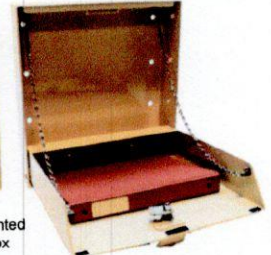

EAS MODEL 5000R RECESSED MOUNTED KEY BOX
 10 Key capacity 5"H x 4"W x 3 1/4"D with 7" x 7" flange

Stock#	Color	Price
5000R-1	Black	\$399.00
5000R-2	Brown	\$429.00
5000R-3	Gray	\$429.00
5000RTS-4	Black w/ tamper switch	\$439.00
5000RTS-5	Brown w/ tamper switch	\$469.00
5000RTS-6	Gray w/ tamper switch	\$469.00
5000RMK	Recessed Mounting kit (For new construction only)	\$119.00
Shipping & Handling		\$24.00 per unit

6000 Surface Mounted Hinged Door

6000R Recessed Mounted Hinged Door

EAS MODEL 6000 SURFACE MOUNTED KEY VAULT
 55 Key capacity 7"H x 7"W x 5"D

Stock#	Color	Price
6000-1	Black	\$599.00
6000TS-4	Black w/ tamper switch	\$649.00
6000DL	Dual lock option (available on all 6000 series boxes)	\$199.00
Shipping & Handling		\$35.00 per unit

EAS MODEL 6000R RECESSED MOUNTED KEY VAULT
 55 Key capacity 7"H x 7"W x 5"D with 9 1/2" x 9 1/2" flange

Stock#	Color	Price
6000R-1	Black	\$679.00
6000RTS-4	Black w/ tamper switch	\$729.00
6000RDL	Dual lock option	\$199.00
6000RMK	Recessed Mounting kit (For new construction only)	\$149.00
Shipping & Handling		\$36.00 per unit

1500 Surface Mounted Data Storage Box

EAS MODEL 1500 DATA STORAGE BOX
 Data Storage 15"H x 14"W x 3 1/2" D

Stock#	Color	Price
1500-1	Almond	\$459.00
Shipping & Handling		\$36.00 per unit

MPL-1 MPL-2 MKS

PADLOCKS and KEY SWITCH