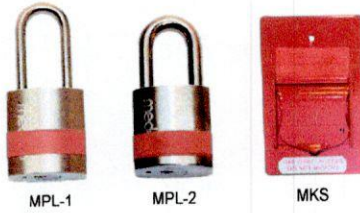

6000 Surface Mounted Hinged Door

6000R Recessed Mounted Hinged Door

EAS MODEL 6000 SURFACE MOUNTED KEY VAULT
 55 Key capacity 7"H x 7"W x 5"D

Stock#	Color	Price
6000-1	Black	\$599.00
6000TS-4	Black w/ tamper switch	\$649.00
6000DL	Dual lock option (available on all 6000 series boxes)	\$199.00
Shipping & Handling		\$35.00 per unit

EAS MODEL 6000R RECESSED MOUNTED KEY VAULT
 55 Key capacity 7"H x 7"W x 5"D with 9 1/2" x 9 1/2" flange

Stock#	Color	Price
6000R-1	Black	\$679.00
6000RTS-4	Black w/ tamper switch	\$729.00
6000RDL	Dual lock option	\$199.00
6000RMK	Recessed Mounting kit (For new construction only)	\$149.00
Shipping & Handling		\$36.00 per unit

1500 Surface Mounted Data Storage Box

EAS MODEL 1500 DATA STORAGE BOX
 Data Storage 15"H x 14"W x 3 1/2" D

Stock#	Color	Price
1500-1	Almond	\$459.00
Shipping & Handling		\$36.00 per unit

MPL-1 MPL-2 MKS

PADLOCKS and KEY SWITCH

Stock#	Description	Price
MPL-1	5/16" x 2 3/8" Stainless Shackle	\$110.00
MPL-2	7/16" x 1 7/8" Stainless Shackle	\$115.00
MKS-1	Electric Key Switch-Red	\$145.00
MKSD-1	Dual Key Switch-Red	\$259.00
Shipping & Handling		\$24.00 per unit