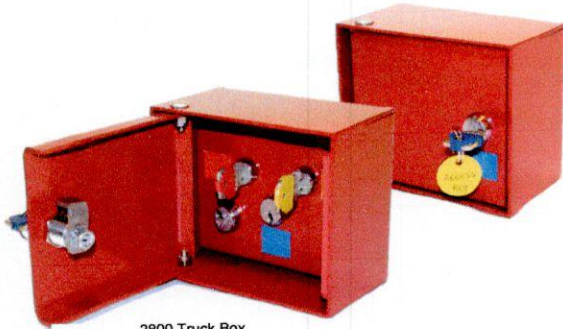

2800 Truck Box

EAS MODEL 2800 TRUCK BOX
Fire Department use only Apparatus key capture device

Stock#	Color	Price
2800	Red	$369.00
Shipping & Handling		$24.00 per unit

EAS MODEL 2500 SINGLE FAMILY RESIDENTIAL KEY BOX
Residential use only 1 or 2 key capacity 5"H x 4"W x 2"D

Stock#	Color	Price
2500	Black Surface Mount	$309.00
2500DH	Black Door Hung Mount	$329.00
Shipping & Handling		$24.00 per unit