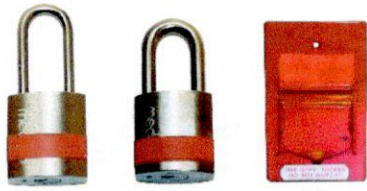

EAS MODEL 5000R RECESSED MOUNTED KEY BOX

10 Key capacity 5"H x 4"W x 3 1/4"D with 7" x 7" flange

Stock#	Color	Price
5000R-1	Black	\$409.00
5000R-2	Brown	\$439.00
5000R-3	Gray	\$439.00
5000RTS-4	Black w/ tamper switch	\$449.00
5000RTS-5	Brown w/ tamper switch	\$479.00
5000RTS-6	Gray w/ tamper switch	\$479.00
5000RMK	Recessed Mounting kit (For new construction only)	\$119.00
<i>Shipping & Handling</i>		\$25.00 per unit

6000 Surface Mounted Hinged Door 6000R Recessed Mounted Hinged Door

EAS MODEL 6000 SURFACE MOUNTED KEY VAULT

55 Key capacity 7"H x 7"W x 5"D

Stock#	Color	Price
6000-1	Black	\$599.00
6000TS-4	Black w/ tamper switch	\$649.00
6000DL	Dual lock option (available on all 6000 series boxes)	\$199.00
<i>Shipping & Handling</i>		\$36.00 per unit

EAS MODEL 6000R RECESSED MOUNTED KEY VAULT

55 Key capacity 7"H x 7"W x 5"D with 9 1/2" x 9 1/2" flange

Stock#	Color	Price
6000R-1	Black	\$689.00
6000RTS-4	Black w/ tamper switch	\$739.00
6000RDL	Dual lock option	\$199.00
6000RMK	Recessed Mounting kit (For new construction only)	\$149.00
<i>Shipping & Handling</i>		\$37.00 per unit

MPL-1 MPL-2 MKS

PADLOCKS and KEY SWITCH

Stock#	Description	Price
MPL-1	5/16" x 2 3/8" Stainless Shackles	\$115.00
MPL-2	7/16" x 1 7/8" Stainless Shackles	\$125.00
MKS-1	Electric Key Switch-Red	\$155.00
MKSD-1	Dual Key Switch-Red	\$269.00
<i>Shipping & Handling</i>		\$25.00 per unit