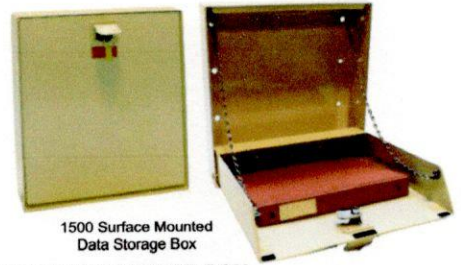

1500 Surface Mounted Data Storage Box

EAS MODEL 1500 DATA STORAGE BOX

Data Storage   15"H x 14"W x 3 1/2" D

Stock#	Color	Price
1500-1	Almond	$459.00
<i>Shipping & Handling</i>		$37.00 per unit

KEY TAGS

Custom made to your request
(examples shown to the left)

Stock#	Description	Price
CKT	Yellow custom key tags	$6.00
PKT	Fiber tags-pkg. of 10	$6.00
101	Fire Dept. Alert Decal	$2.00