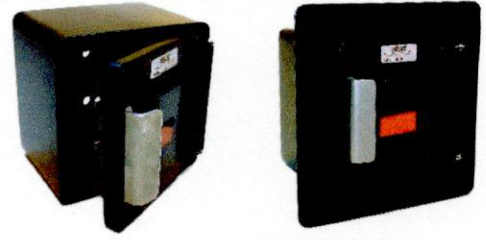

5000 Surface Mounted Lift Off Door 5000R Recessed Mounted Lift Off Door

EAS MODEL 5000 SURFACE MOUNTED KEY BOX

10 Key capacity 5"H x 4"W x 3 1/4"D

Stock#	Color	Price
5000-1	Black	\$349.00
5000TS-4	Black w/ tamper switch	\$389.00
<i>Shipping & Handling</i>		\$25.00 per unit

EAS MODEL 5000R RECESSED MOUNTED KEY BOX

10 Key capacity 5"H x 4"W x 3 1/4"D with 7" x 7" flange

Stock#	Color	Price
5000R-1	Black	\$409.00
5000R-2	Brown	\$439.00
5000R-3	Gray	\$439.00
5000RTS-4	Black w/ tamper switch	\$449.00
5000RTS-5	Brown w/ tamper switch	\$479.00
5000RTS-6	Gray w/ tamper switch	\$479.00
5000RMK	Recessed Mounting kit (For new construction only)	\$119.00
<i>Shipping & Handling</i>		\$25.00 per unit

6000 Surface Mounted Hinged Door 6000R Recessed Mounted Hinged Door

EAS MODEL 6000 SURFACE MOUNTED KEY VAULT

55 Key capacity 7"H x 7"W x 5"D

Stock#	Color	Price
6000-1	Black	\$599.00
6000TS-4	Black w/ tamper switch	\$649.00
6000DL	Dual lock option (available on all 6000 series boxes)	\$199.00
<i>Shipping & Handling</i>		\$36.00 per unit